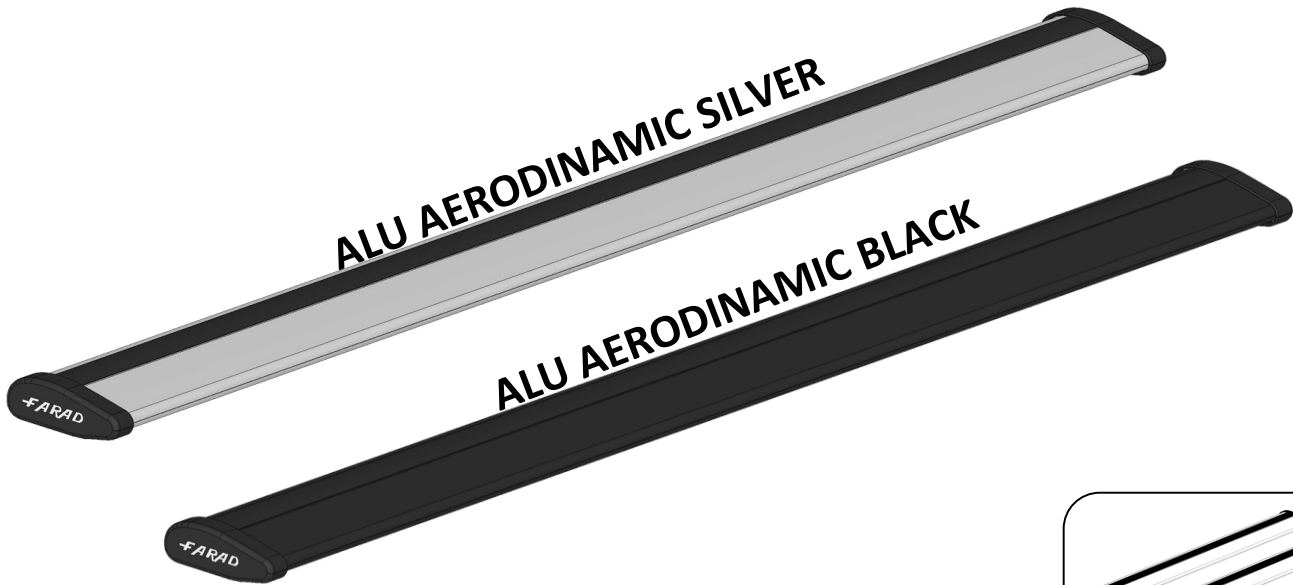

FARAD[®] BARS

made in italy

Evolution Srl unipersonale, Via A. De Gasperi 26, 12040 Sanfrè (CN) Italy

www.faradworld.com

+39 0172 58575

ALU AERODINAMIC SILVER

ALU AERODINAMIC BLACK

ALU2 - 1